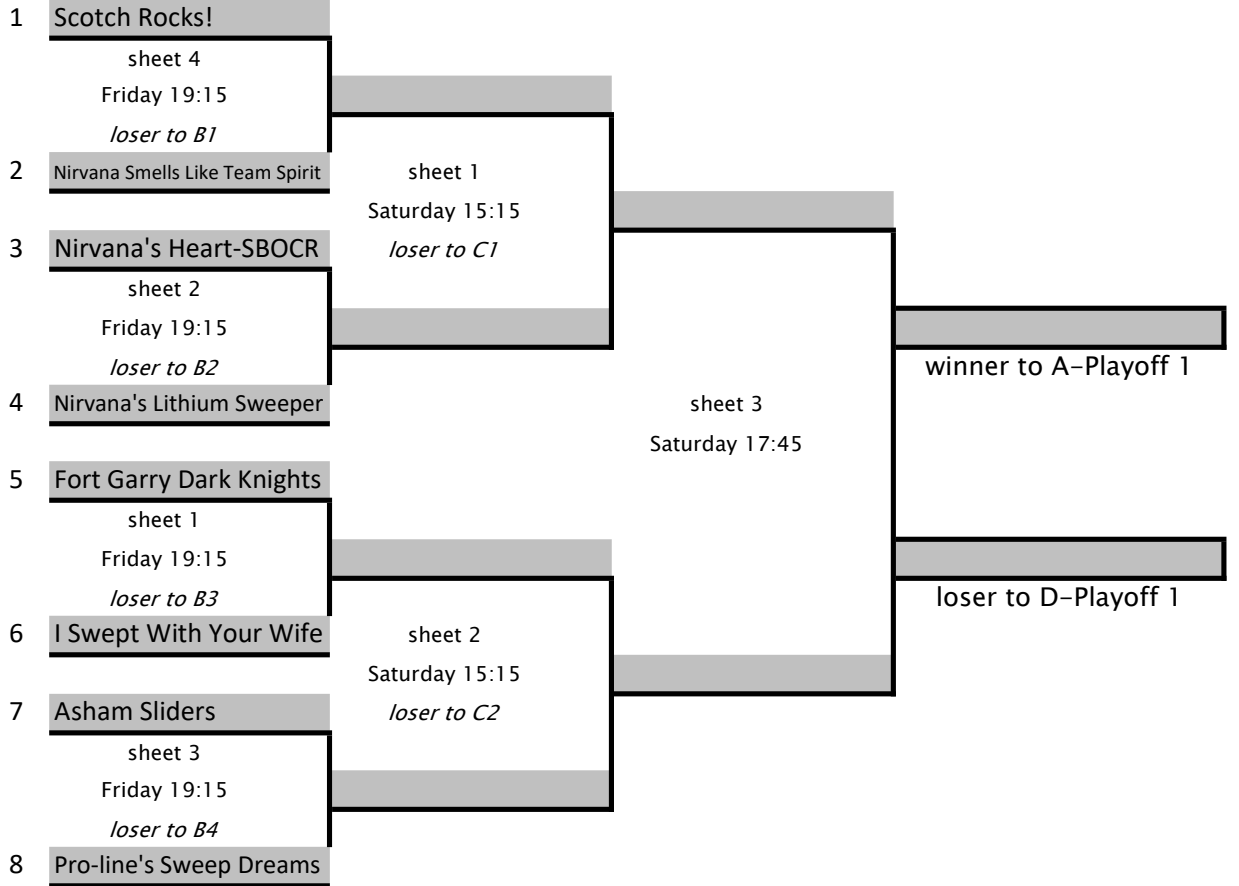

POOL 1 Nirvana Waterworks

A Event

B Event

C Event

E Event