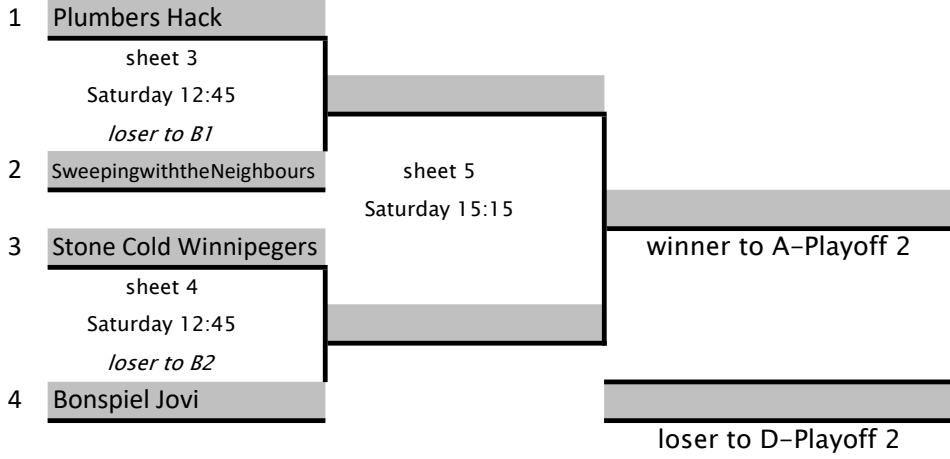

POOL 2 Pro-Line Fittings

A Event

B Event