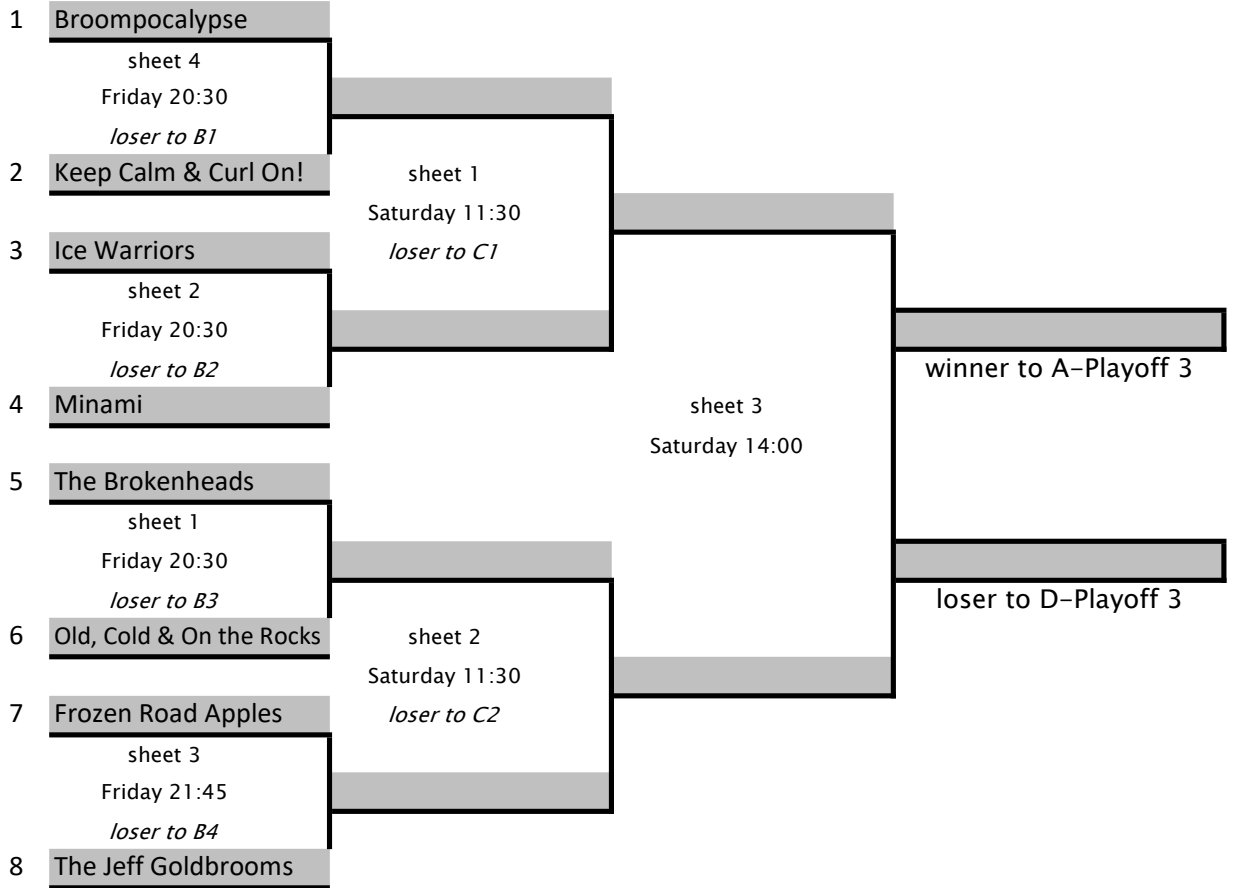

# POOL 3 Maple Leaf Drilling

## A Event

## B Event