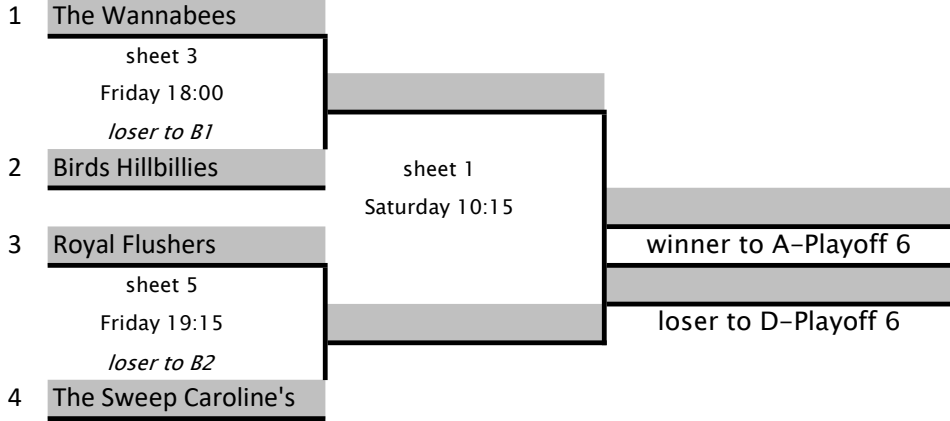

# POOL 6 S&G Grocery Suppliers

## B Event